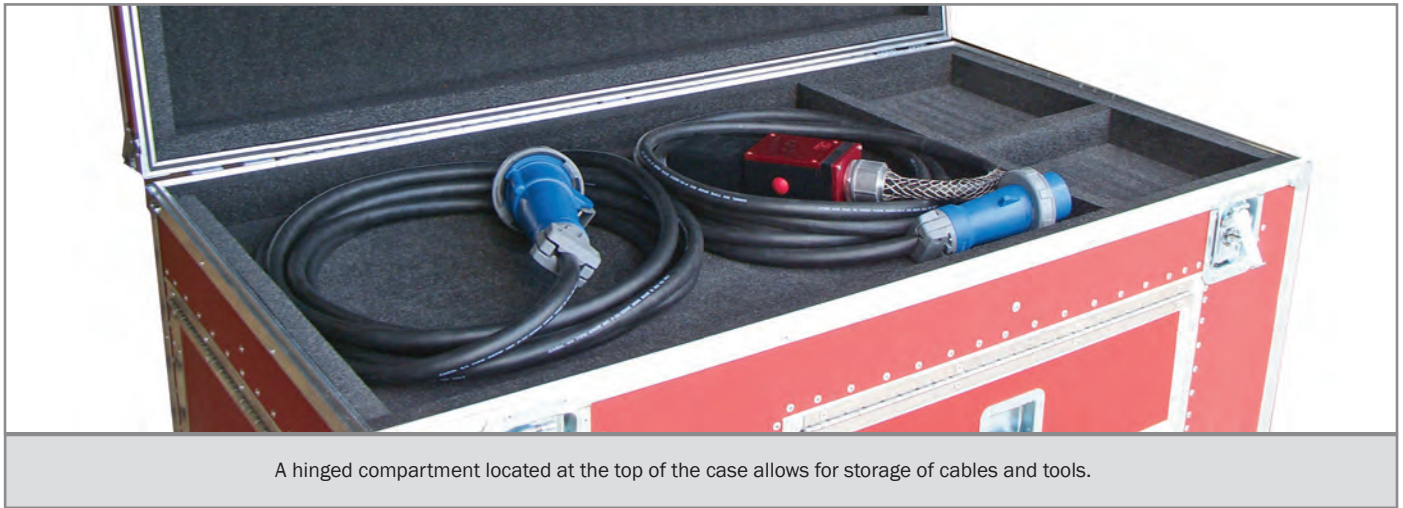

TI7000-190 Storage Case for TI5400 400Hz GPU-24 UAV ACDC

The Tesla™ TI7000-190 Storage Case is designed especially to hold Tesla's TI5400 400Hz GPU-24 UAV ACDC. The case can be secured directly to the TI2000-155 Tow Cart for TI5400 Series GPUs (sold separately). You can operate the GPU without ever removing it from the case or the cart – simply lift the access doors or remove the lid of the Storage Case for access to the entire unit. The plastic construction and Closed Cell Foam interior make this case completely water-tight and will withstand the harshest elements. Tesla™ stands behind the Storage Case with a team of customer service professionals and a 2-year warranty.

Power Anytime, Anywhere

Features:

- Completely Water-tight
- Closed Cell Foam interior
- Composite Laminate construction will prevent mildew, mold, and rotting due to weather
- Access Doors allow operation of GPU without removing it from the case
- Storage compartment for cables and tools

9475 Double R Blvd. Suite 2, Reno, NV 89521 USA

**The POWER
Of
RED™**

Technical Specifications

Technical Specifications:

| | |
|------------|--|
| Dimensions | 54.25" L x 28.75" W x 37.75" H 1377.95 mm x 730.25 mm x 958.85 mm |
| Weight | 168.5 lbs (76.4 kg) |
| Warranty | 2 years |