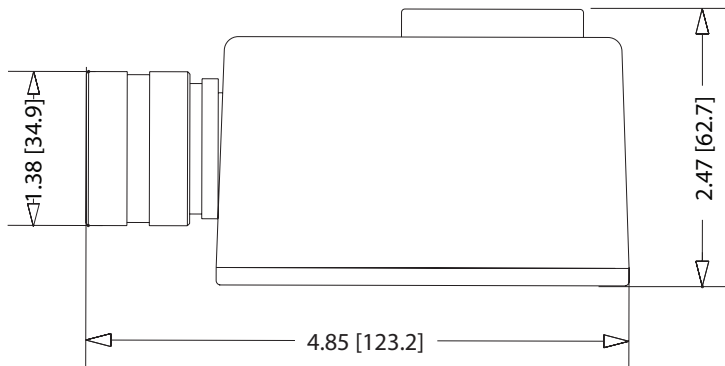

9475 Double R Blvd. Suite 2, Reno, NV 89521 USA

The **POWER**
Of
RED™

Dimensions and Technical Specifications

* All dimensions are in inches [millimeters]

Top View

Front View

DC Connector features replaceable components

A. Replacement Contacts: TI2005-490
B. Insertion/Extraction Tool: TI2005-488

Technical Specifications:

Rated Voltage	18 - 32 VDC
Peak Current	1500 A
Rated Current	1500 A
Air Gap-leakage Path	
Plug:	0.55" (14mm)
Receptacle:	0.315" (8mm)
Protection Class	IP28C (Tested to 20 m)
Operating Temperature	-40°C - 110°C (-40°F - 230°F)
Storage Temperature	-65°C - 125°C (-85°F - 257°F)
Weight	6.27 lbs. (2.84 kg)
Warranty	2 years (3 years optional)