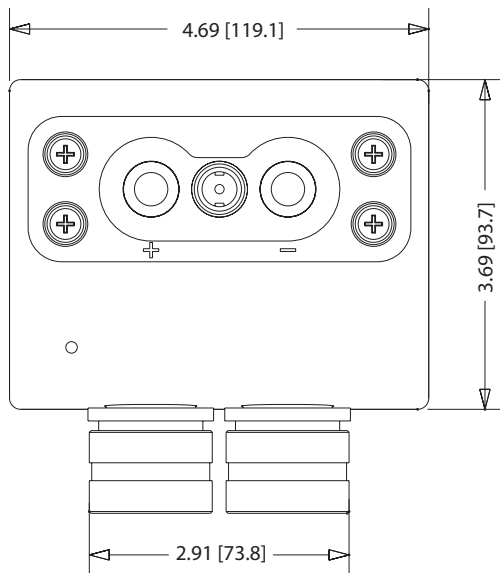

9475 Double R Blvd. Suite 2, Reno, NV 89521 USA

The **POWER**
Of
RED™

Dimensions and Technical Specifications

* All dimensions are in inches [millimeters]

Top View

Front View

DC Connector features replaceable components

A. Replacement Contacts: TI2005-490
B. Insertion/Extraction Tool: TI2005-488

Technical Specifications:

Rated Voltage	18 - 32 VDC
Peak Current	1500 A
Rated Current	1500 A
Air Gap-leakage Path	
Plug:	0.55" (14mm)
Receptacle:	0.315" (8mm)
Protection Class	IP28C (Tested to 20 m)
Operating Temperature	-40°C - 110°C (-40°F - 230°F)
Storage Temperature	-65°C - 125°C (-85°F - 257°F)
Weight	6.27 lbs. (2.84 kg)
Warranty	2 years (3 years optional)