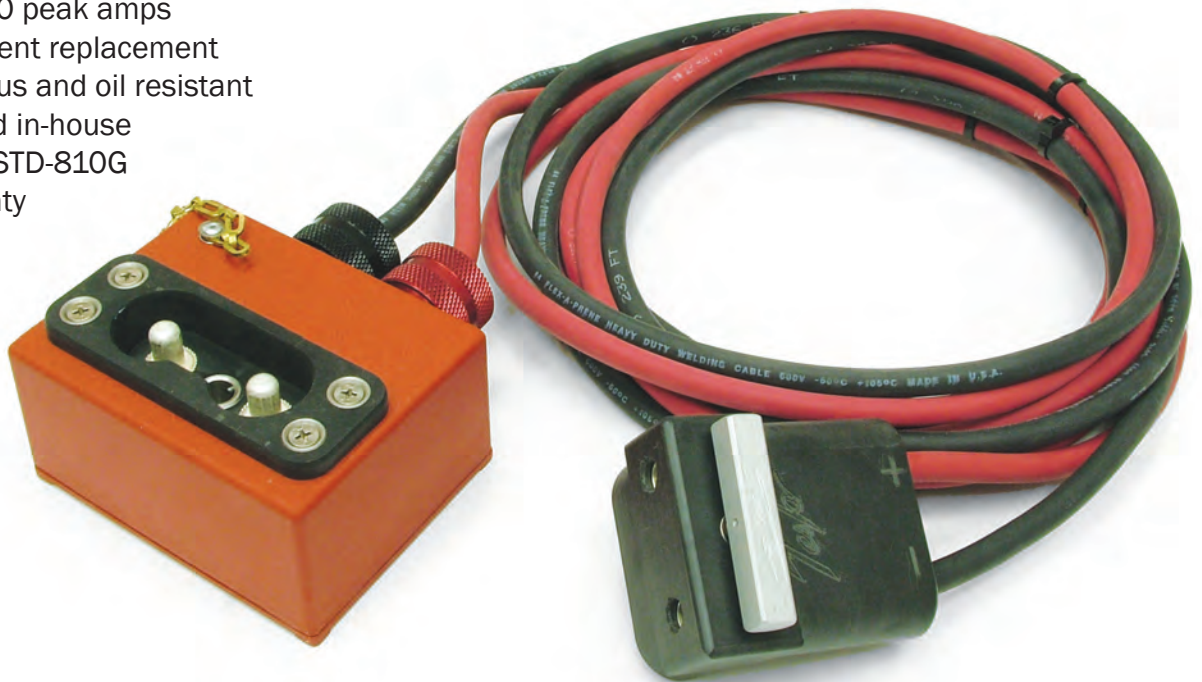

TI2007-401

Universal Aviation Battery Cable

The Tesla™ TI2007-401 Universal Aviation Battery Cable connects any Tesla™ GPU to an aircraft to provide reliable power for ground maintenance. It attaches to the aircraft's DC battery connector and hooks up directly to the GPU to test and troubleshoot delicate avionics and weapons systems. The TI2007-401 is currently being used with Apache and Black Hawk Helicopters. The cable assembly is constructed from a rugged combination of space-age composite materials and corrosion-resistant alloys, and features a Tesla™ DC Connector and Receptacle. Plus, Tesla™ stands behind the TI2007-401 with a two-year warranty, a trained military support team, and an experienced staff of customer service professionals.

Power Anytime, Anywhere

NOTE: Cable is not rated for aircraft starting. It is to be used for ground maintenance only.

Features:

- Maintenance-free design
- 12', 4 gauge cable*
- Rated to 1500 peak amps
- Easy component replacement
- UV, fuel, fungus and oil resistant
- Manufactured in-house
- Exceeds MIL-STD-810G
- 2-year warranty

9475 Double R Blvd. Suite 2, Reno, NV 89521 USA

The **POWER**
Of
RED™

Dimensions and Technical Specifications

* All dimensions are in inches [millimeters]

Top View

Front View

DC Connector features replaceable components

A. Replacement Contacts: TI2005-490
B. Insertion/Extraction Tool: TI2005-488

Technical Specifications:

Rated Voltage	18 - 32 VDC
Peak Current	1500 A
Rated Current	1500 A
Air Gap-leakage Path	
Plug:	0.55" (14mm)
Receptacle:	0.315" (8mm)
Protection Class	IP28C (Tested to 20 m)
Operating Temperature	-40°C - 110°C (-40°F - 230°F)
Storage Temperature	-65°C - 125°C (-85°F - 257°F)
Weight	6.27 lbs. (2.84 kg)
Warranty	2 years (3 years optional)