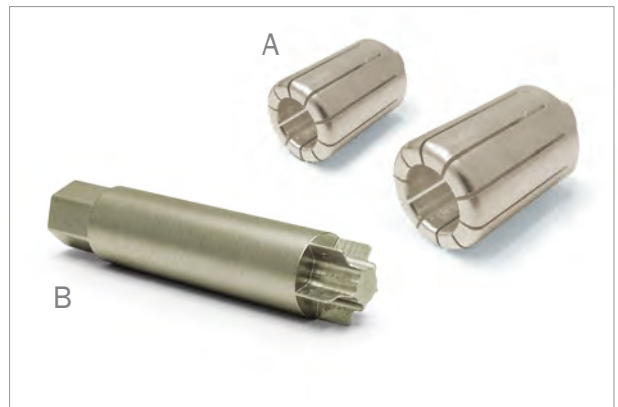

TI2007-401

Universal Aviation Battery Cable

The Tesla™ TI2007-401 Universal Aviation Battery Cable connects any Tesla™ GPU to an aircraft to provide reliable power for ground maintenance. It attaches to the aircraft's DC battery connector and hooks up directly to the GPU to test and troubleshoot delicate avionics and weapons systems. The TI2007-401 is currently being used with Apache and Black Hawk Helicopters. The cable assembly is constructed from a rugged combination of space-age composite materials and corrosion-resistant alloys, and features a Tesla™ DC Connector and Receptacle. Plus, Tesla™ stands behind the TI2007-401 with a two-year warranty, a trained military support team, and an experienced staff of customer service professionals.

9475 Double R Blvd. Suite 2, Reno, NV 89521 USA

The **POWER**
Of
RED™

Dimensions and Technical Specifications

* All dimensions are in inches [millimeters]

Top View

Front View

DC Connector features replaceable components

A. Replacement Contacts: TI2005-490
B. Insertion/Extraction Tool: TI2005-488

Technical Specifications:

Rated Voltage	18 - 32 VDC
Peak Current	1500 A
Rated Current	1500 A
Air Gap-leakage Path	
Plug:	0.55" (14mm)
Receptacle:	0.315" (8mm)
Protection Class	IP28C (Tested to 20 m)
Operating Temperature	-40°C - 110°C (-40°F - 230°F)
Storage Temperature	-65°C - 125°C (-85°F - 257°F)
Weight	6.27 lbs. (2.84 kg)
Warranty	2 years (3 years optional)