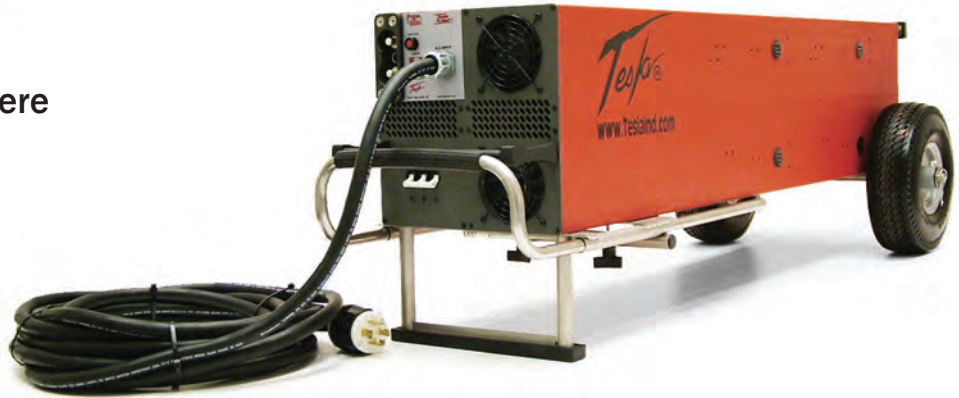

Power Anytime, Anywhere

TIMV4200 GPU-24

NSN: 6130-01-475-5331

CL IX

Pure Power

- No spikes or surges
- 24 VDC for engine starting
- 28.5 VDC for testing and troubleshooting weapons and communications systems

Safe and Easy Operation

- One person can maneuver and operate the unit
- Non-hazardous, dry-cell technology
- "Push to Test" feature provides instant state of charge

Infinite Engine Starts

- 1500 peak starting amps
- System back charges from the started vehicle's engine
- Ideal power for motor pools and deployment
- 200 amps of continuous 28.5 VDC power (plugged into AC power) for testing and troubleshooting

Maintenance-free Performance

- Operates from 208 - 240 AC power, 3-phase
- Simply plug into AC power when not in use
- 5 to 7-year service life with a 2-year warranty

Tesla™ Industries, Inc.

www.teslainsd.com